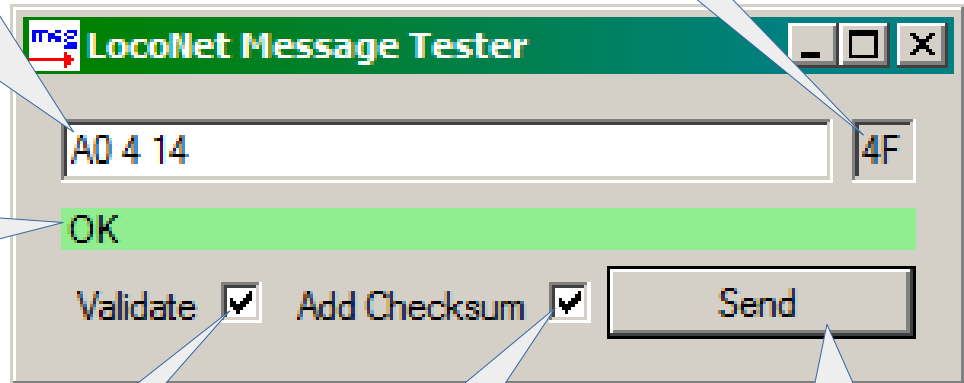

Enter message here using hex values separated by spaces. The Message is validated while typing

Calculated checksum

Information about your entry or response from server.

Uncheck when you want to send invalid messages. Remember that the server may reject your message, so it will not hit loconet.

Uncheck when you want to add the checksum byte yourself

Press when you have finished typing. Is disabled when message is invalid.